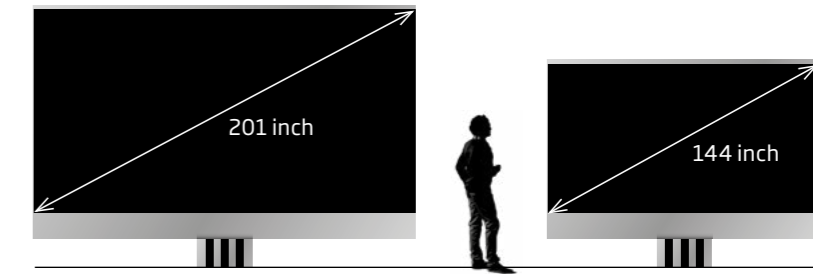

A CHOICE OF SIZES: 201/144 INCHES FEATURES

C SEED HLR TV systems are available in 201 inch and 144 inch screen diagonals to accommodate to the available space for the necessary integration box. Both sets share the same lifting action, design concept and technologies. The size difference results from the number of seamlessly unfolding MicroLED columns, with five columns making up the 144 inch set and seven columns unfolding the huge 201 inch screen.

EXTENDED COLUMN OPTION

The HLR TV screens can be ordered with the standard TV column height or with an optional extended column

height of 85 cm for the 201 inch and 114 cm for the 144 inch HLR TV. With this additional column you can raise or

lower the screen to the optimum height for any occasion.