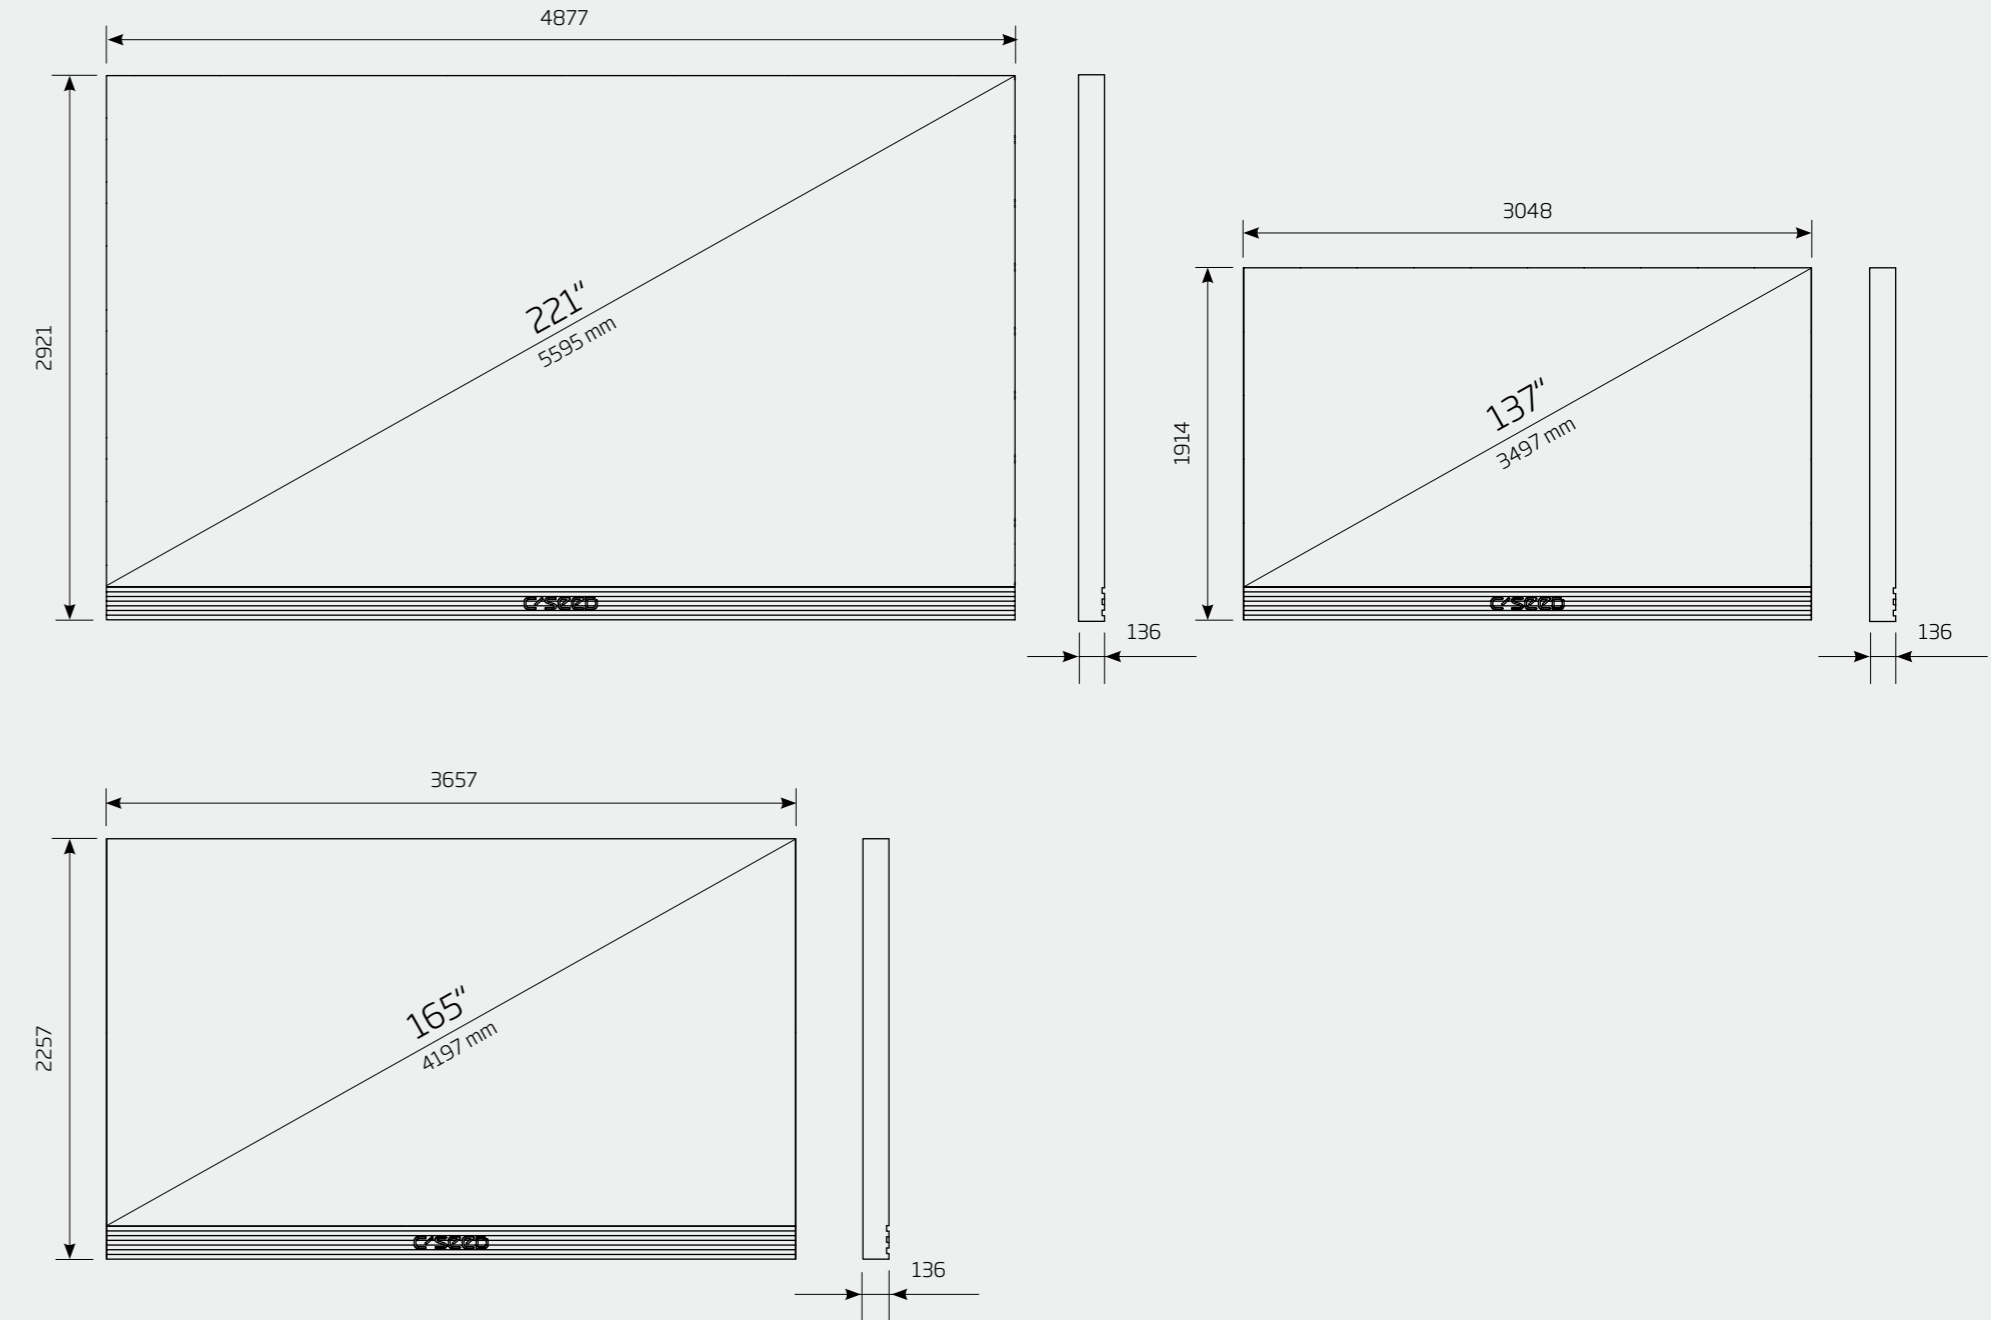

FEATURES

INDOOR BLADE MICROLED TV

221/165/137 INCH

PHYSICAL DIMENSIONS TV		221	165	137
LED TV size (diagonal)	inch/mm	221 / 5595	165 / 4196	137 / 3497
LED TV size (width)	inch/mm	192 / 4877	144 / 3657	120 / 3048
LED TV size (height)	inch/mm	108 / 2743	91 / 2057	67.5 / 1714.5
Standard LED screen (depth)	inch/mm	3.23 / 82 (without wall mount structure)		
LED TV area	sq ft/m²	108 / 10.04	81 / 7.52	56.19 / 5.22
LED TV weight	kg	500	375	280

TV SYSTEM

Resolution	4K (UHD)		
Brightness	nits	1,000	
Pixel pitch	mm	0.9	0.7
Processing depth	bit	16 per color	
Color spectrum	colors	64 billion	
Refresh rate	Hz	3,840	
Lifespan LED	h	100,000	
Contrast ratio		30,000:1	
Color temperature adjustable	K	3,000 - 10,000	
Viewing angle- horizontal | vertical	degrees	170 | 170	
Operating temperature range		°C 0 to + 40 | °F +32 to +104	
Broadband speaker peak out	W	4 x 180 & 2 x 90	
Broadband speaker frequency range		40 Hz - 22 kHz	

INPUT / OUTPUT

Video input	5 x HDMI, 1 x HDCP 2.2 support		
Serial in/output	2 x USB		
Audio output	pre-amp. 9.2, independent sub		
Network connection	1 x RJ45		

OPERATION

Power supply LED screen	8 x 110 - 240V/50-60 Hz	6 x 110 - 240V/50-60 Hz	6 x 110-240V/50-60 Hz
Input power max | typical	W/m²	480 | 160	480 | 160
Power consumption max | typical	kW	4.9 | 1.7	3.6 | 1.2

SPECIFIC FEATURES

Remote Control	9.2 AV-Receiver
4K LED HDR10+ Controller	
Aluminium milled Soundbar available in Black Matt Metallic or Gray Aluminium Matt Metallic	

The information and specifications contained in this brochure are for information purposes only and are subject to change without prior notice.