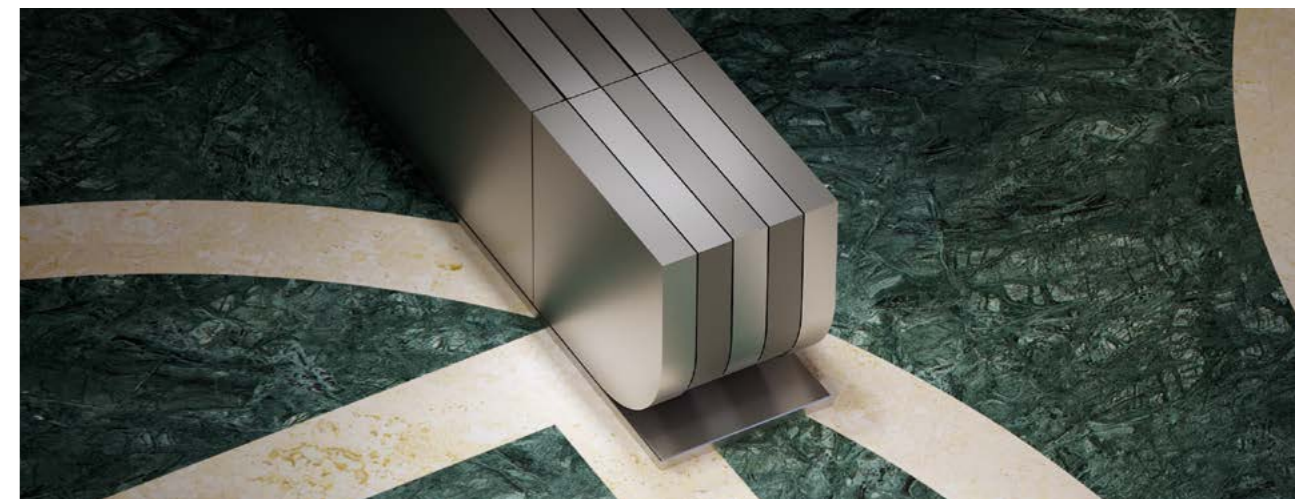

N1

The C SEED N1 features 4K MicroLED technology and HDR10+ support. Its special physical screen surface coating helps to produce truest blacks and amazingly vibrant colors with practically no glare. C SEED's patented Adaptive Gap Calibration makes the borders between the screen panels disappear to provide a perfectly seamless visual experience. The N1 comes with an integrated speaker system (twin 100 watt broadband speakers), helping create an immersive audio-visual experience.