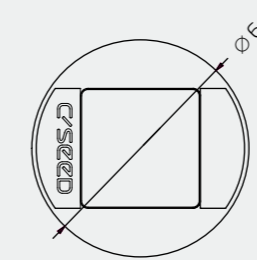

Option colors

	Cabinets available in black or gray aluminium other colors, finishes and coatings on request
Flush mount:	This option allows seamless integration into surfaces made of stone, wood, tile or concrete.

SPEAKER SYSTEM	C SEED SUPERMARINE 48
Type:	Retractable passive 2-way coaxial outdoor speaker system
Configuration:	Full range from 2.0 stereo to 9.2 surround sound
Speaker type:	L-Acoustics coaxial
Axisymmetric maximum:	125 dB
Nominal directivity (-6dB):	100°
Usable bandwidth: (-10dB):	60Hz-20kHz
Physical data H x W x D:	480 x 332 x 332mm / 19 x 13 x 13 inch
Weight:	110 kg / 243 lbs
Materials:	Marine Grade Stainless Steel, Aluminium & rubber gasket
Integrated light:	RGB illuminated top edge
Extend/retract drive:	Remote-controlled electric telescopic drive
Remote control:	APP controlled IOS, intelligent embedded audio control

Option colors

	Cabinets available in black or gray aluminium other colors, finishes and coatings on request
Flush mount:	This option allows seamless integration into surfaces made of stone, wood, tile or concrete.

C SEED HYDE 125 | C SEED SUPERMARINE 89