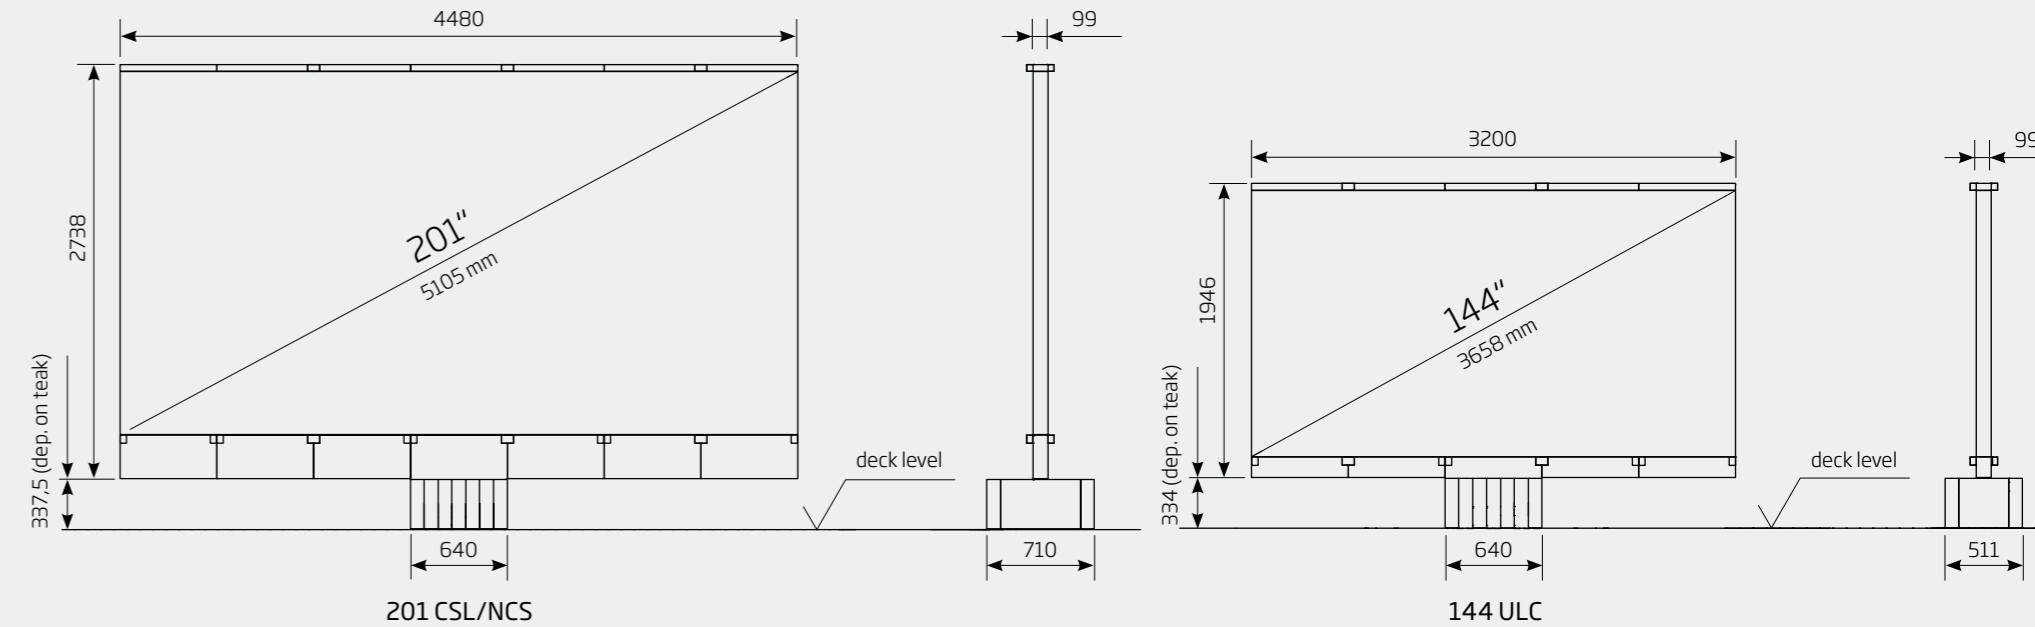

OPTIONAL

Broadband speaker peak out	watt	6 x 250	2 x 250	
Broadband speaker frequency range		60 Hz - 22 kHz		

INPUT / OUTPUT

Video input		5 x HDMI, 1 x HDCP 2.2 support	5 x HDMI, 1 x HDCP 2.2 support	2 x HDMI, 1 x HDCP 2.2 support
Serial in/output		2 x USB	2 x USB	1 x USB
Audio output		pre-amp, 9.2, independent sub	pre-amp, 9.2, independent sub	
Network connection		1 x RJ45	1 x RJ45	1 x RJ45

PHYSICAL DIMENSIONS TV

LED TV size (diagonal)	inch/mm	201 / 5105		144 / 3658
LED TV size (width)	inch/mm	176.4 / 4480		126 / 3200
LED TV size (height)	inch/mm	94.5 / 2400		69 / 1760
Standard LED screen (depth)	inch/mm	3.9 / 99		3.9 / 99
LED TV area	sq ft/m²	116.3 / 10.8		60.3 / 5.6
LED TV system weight	kg	2,800	1,800	1,600

PHYSICAL DIMENSIONS STOWED POSITION

Basin size (length)	inch/mm	182.3 / 4630	153 / 3876	121.5 / 3084
Basin size (width)	inch/mm	50 / 1270	48.3 / 1226	38.8 / 985
Basin size (height)	inch/mm	32.8 / 834	30 / 764	24.4 / 620

OPERATION

Power supply LED screen		3 x 400V+N+PE/32A/50-60Hz AC (3~)		
Input power max | typical	W/m²		880 | 230	
Power consumption max | typical	kW	5.7 | 19		3.8 | 14

SPECIFIC FEATURES

Electric slide mechanism for center positioning of the TV System (not for ULC + NCS)	Remote Control
9.2 AV-Receiver (not for ULC)	Automatic TV Cover
TV Rotation Angle: 90° left and 90° right	HD Video-Controller
Electric elevating lift	Marine grade materials

CSL - center sliding of TV   NCS - no center sliding of TV   ULC - ultra compact

The information and specifications contained in this brochure are for information purposes only and are subject to change without prior notice.