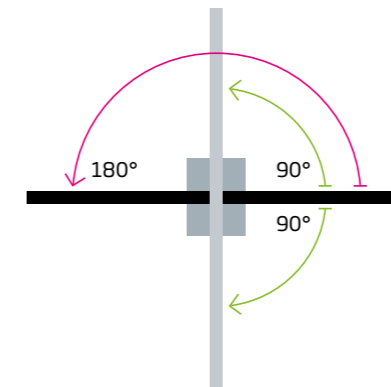

TV rotation: 180° left (counterclockwise) or 90° left and right

**Flexible positioning**

Place your TV in front of a glass window or a wall, there is no limit. Its easy-to-install and practical design adapts to your needs in any environment, making your cinema sculpture an aesthetic addition in any form.