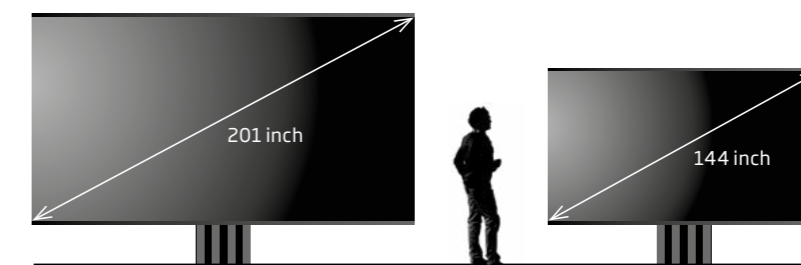

and technologies. The size difference results from the number of seamlessly unfolding MicroLED columns, with five columns making up the 144 inch set and seven columns unfolding the huge 201 inch screen.