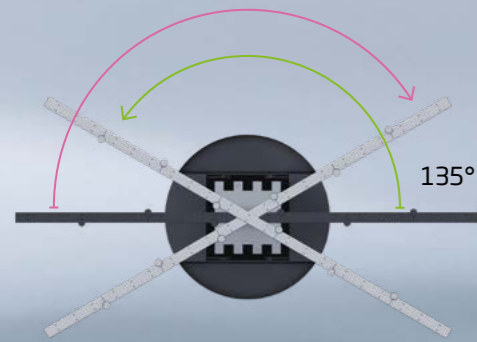

INGENIOUSLY ENGINEERED

- 135° rotation left/right

THE BEST AND THE BRIGHTEST

Of all the large-format TV displays for private use, MicroLED screens produce far and away the most brilliant colors. Nothing can compete with the staggering range of vibrant high-resolution colors that make the C SEED 201 screen come alive. Along with the screen's exceptional luminosity of 4,000 nits and a high refresh rate, the best pixel pitch ensures crystal clear, true color images, even in brightest daylight conditions.

ULTRA-FAST AND COLORFUL

The C SEED 201 processes image data up to 100,000 times per second, 500 times the refresh rate of a modern TV screen, enabling the C SEED 201 to display 64 billion radiant colors for smoothly flowing pictures of unparalleled color depth.