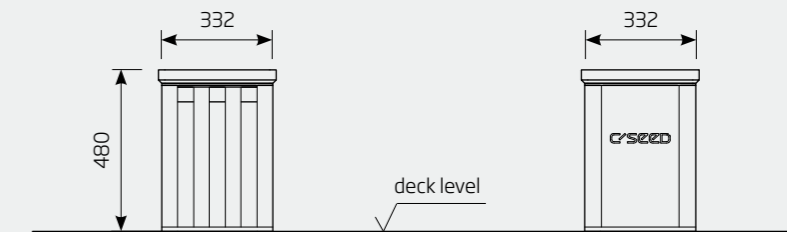

C SEED SUPERMARINE 48