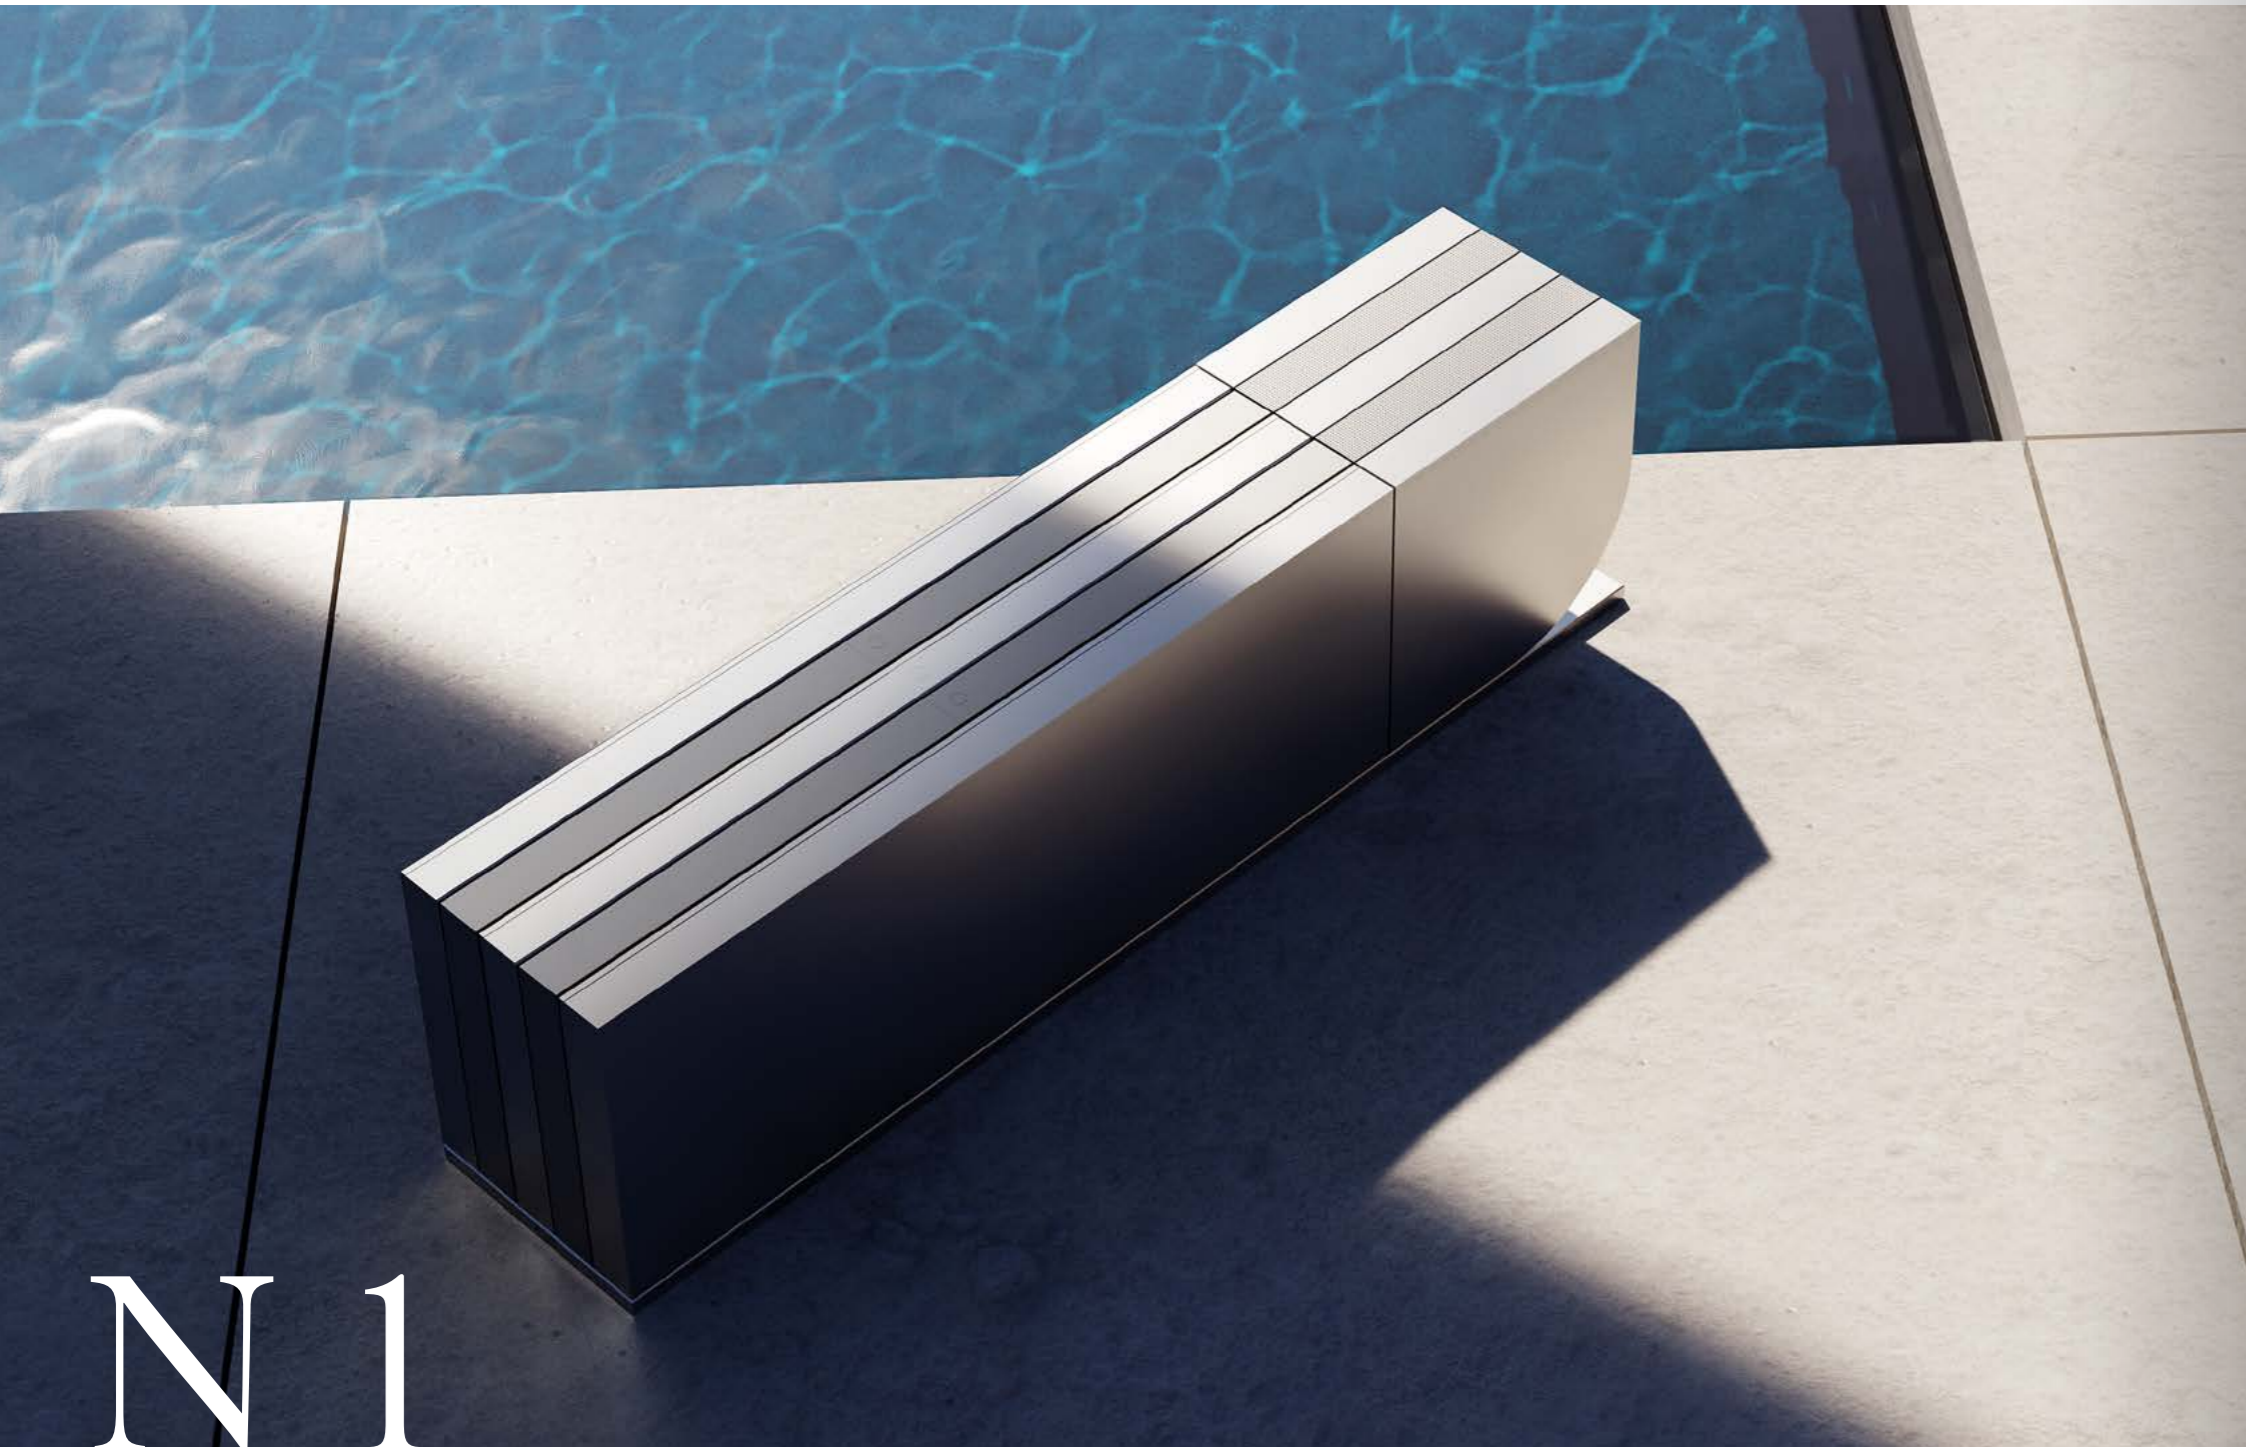

Multisensory experience

The N1 Outdoor TV offers an immersive viewing and listening experience; the TV has two built-in 100 watt broadband coaxial speakers and integrated subwoofer in the column, with additional twin coaxial speakers in each wing. The necessary interfaces are designed with a wide soundstage in mind, from 5.1 up to 9.2 surround sound, making it easy to create the outdoor theatre experience. The soundbar is organically integrated into the frame design.

Unparalleled Features

C SEED's 4K MicroLED technology is a revolutionary leap ahead, providing twice the color purity and a far wider color gamut than conventional LED screens, creating fully natural colors, optimum peak brightness and most accurate grayscale images. The N1 features HDR10+ support, 16-bit color processing, 4,000 nits of brightness, a refresh rate of 3,840 Hz, and 7,000:1 contrast.

Totally seamless

Unfolding screen pioneer C SEED leads the way with the game-changing Adaptive Gap Calibration: AGC is an automatic distance measuring and calibration system that creates totally seamless foldable TV surfaces, free from any visible gaps. High-resolution sensors detect potential offsets between the folding TV wings, measuring fractions of millimeters and autonomously calibrating the corresponding MicroLEDs specific brightness to render gaps invisible.

Weather-resistant

Rain or shine, enjoy outdoor entertainment all year round. The N1 Outdoor TV is weatherproofed to withstand the elements. You can leave it outside all year round without getting damaged by rain, seawater or snow. Reliable wind and temperature sensors prevent adverse outdoor conditions from damaging the TV.