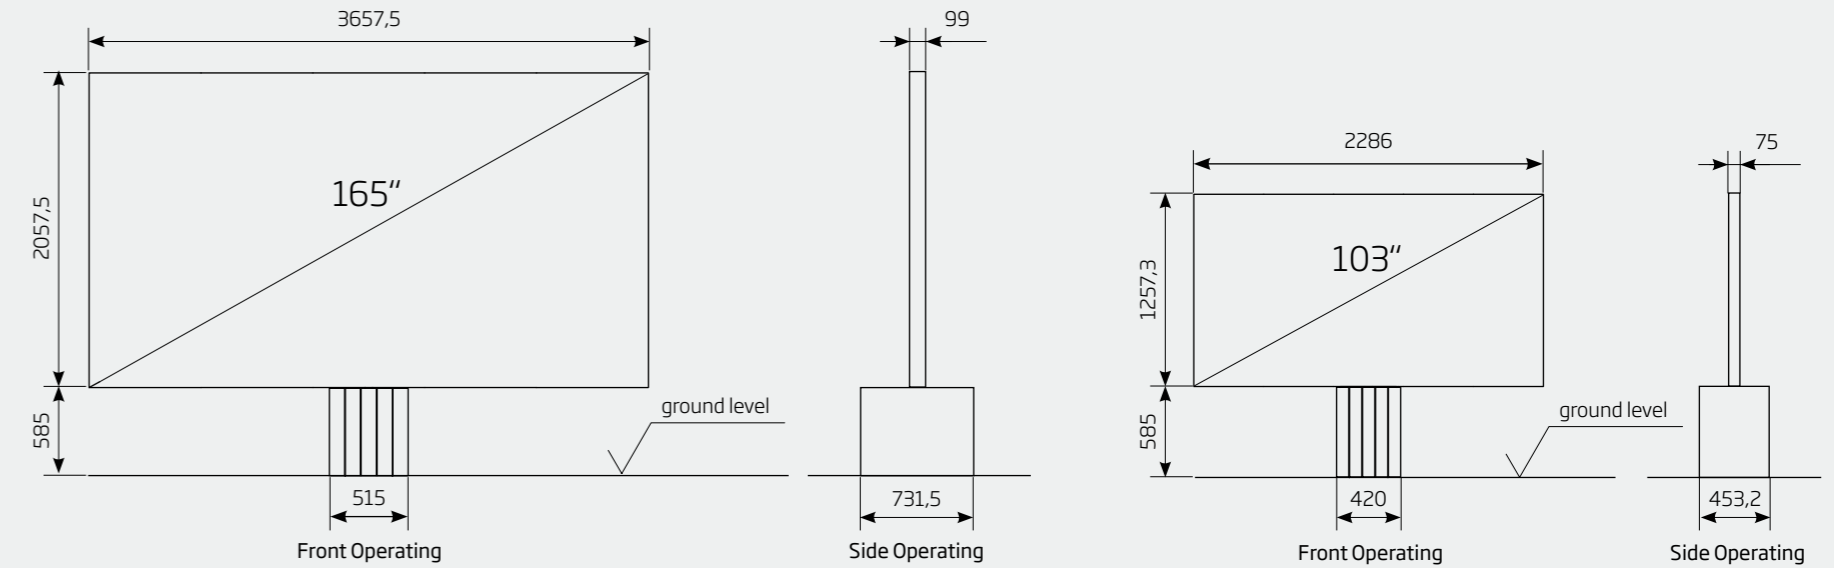

TV SYSTEM

Resolution	4K (UHD)			
Brightness	nits	1,000	800	
Pixel pitch	mm	0.9	0.7	0.4
Processing depth	bit	16 per color		
Color spectrum	colors	64 billion		
Refresh rate	Hz	3,840		
Lifespan LED	h	100,000		
Contrast ratio		30,000:1		
Color temperature adjustable	k	3,000 - 10,000		
Viewing angle - horizontal | vertical	degrees	170 | 170		
Operating temperature range		°C: 0 to + 40 | °F: +32 to +104		
Broadband speaker peak out	W	2 x 100		
Broadband speaker frequency range		60 Hz - 22 kHz		
Subwoofer peak out	W	1 x 250		
Subwoofer frequency range		40 - 200 Hz		

INPUT / OUTPUT

Video input	5 x HDMI, 1 x HDCP 2.2 support
Serial in/output	2 x USB
Audio output	pre-amp. 9.2, independent sub
Network connection	1 x RJ45

OPERATION

Power supply LED screen	Standard	3 x 400V+N+PE/16A/50-60Hz		
	Single-Phase (optional)	1 x 240V+N+PE/32A/50-60Hz		
	High-Leg-Delta	3 x 240V+PE/30A/50-60Hz		
	Single-Phase / Split-Phase	240V/120V+PE/60A/50-60Hz		
Input power max | typical	W/m²	500 | 160		
Power consumption max | typical	kW	3.8 | 1.2	2.6 | 0.9	1.5 | 0.5

SPECIFIC FEATURES

Adaptive Gap Calibration (AGC)	Remote Control
Automatic TV Cover with Flush Mount Floor Option	9.2 AV-Receiver
4K LED HDR10+ Controller	2.1 Sound System
TV rotation: 180° left and right	
Available in Black Matt Metallic, Silver Matt Metallic, Gold Matt Metallic or Titanium Matt Metallic