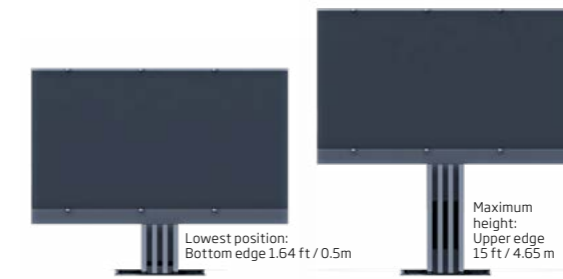

Lowest position:
Bottom edge 1.64 ft / 0.5m
Maximum height:
Upper edge 15 ft / 4.65m