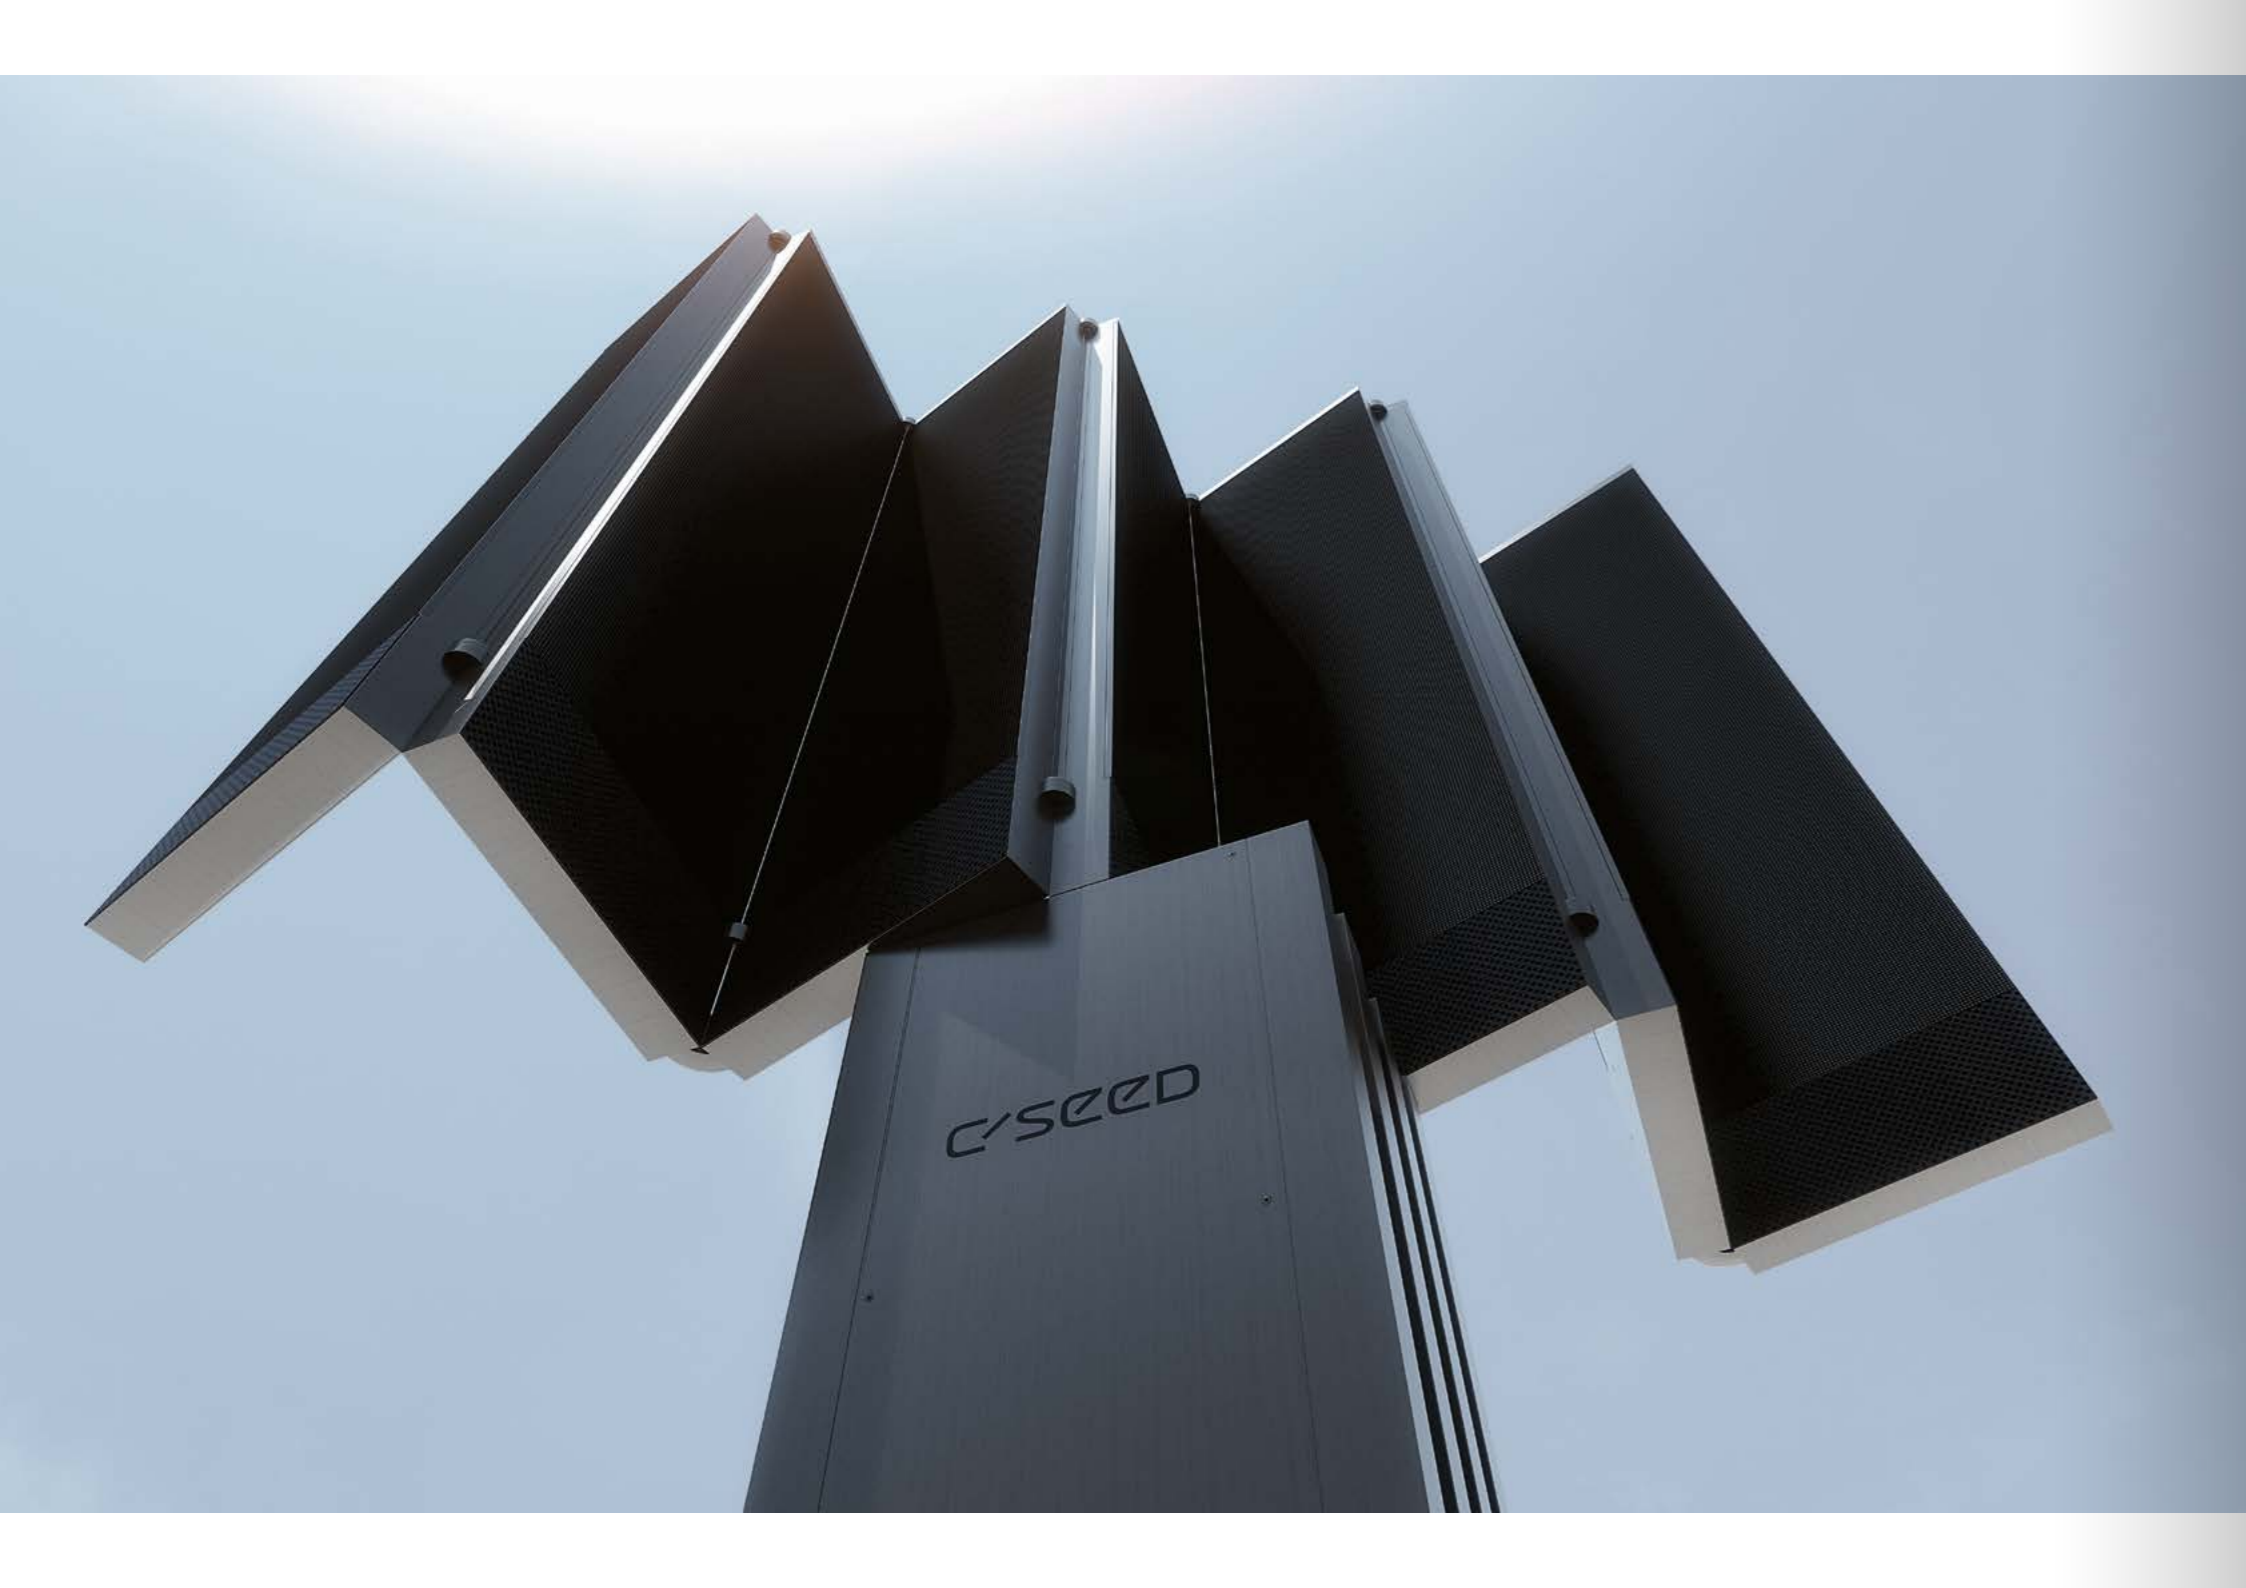

A PROUD HERITAGE

C SEED Entertainment Systems matches minimalistic design with impeccable craftsmanship to create leading-edge luxury electronics. This award-winning company was founded in 2009 by Alexander Swatek together with Jakob Odgaard and Jorn Sterup, two former Bang & Olufsen managers. It is headquartered in Vienna, Austria, with a showroom and branch office in Beverly Hills, California.

In 2013, C SEED changed the course of TV history, introducing the company's first product and redefining "grand entrance" forever: The ground opens. A monumental back column rises up to first-floor height. On its top, a MicroLED screen unfolds to a stunning, five-meter wide, dazzlingly bright display.

At long last, lounging in the open air while enjoying the very best high-end sound and vision under the sun or the stars is available at the push of one single button.

Enter C SEED 201: The world's first outdoor MicroLED TV is the literally groundbreaking success of a collaboration between C SEED and Porsche Design. They started out with the explicit intent to introduce an all-new luxury product category and wound up creating an award-winning style icon with impact across generations.

Almost immediately, C SEED received requests from the superyacht industry and set out to take this groundbreaking design to sea. Accommodating to the typical space restrictions on yachts and the special technical demands of marine environments required an enormous engineering effort. Its proud result is the C SEED Supermarine TV, made to set new entertainment standards for superyachts.

Never slowing down for even a moment's rest on these laurels, the team joined forces with audio specialist L-Acoustics to push the limits of total outdoor sound. Together they created the C SEED Hyde 125 to meet the most radical demands of high-end audio lovers in search of ultimate power and elegance. Yet, this truly extraordinary journey was far from being over. C SEED turned around to innovate indoor TV, once again beating all reasonable expectations by launching the world's first foldable 165 inch MicroLED TV.

RED DOT: The sleek, functional look of the C SEED 201 has won the "Red Dot: Best of the Best" product design award. Porsche Design Studio has shaped this giant outdoor TV as a high-tech sculpture, combining elegant minimalism with a flamboyantly crowd-pleasing performance.

reddot design award
best of the best