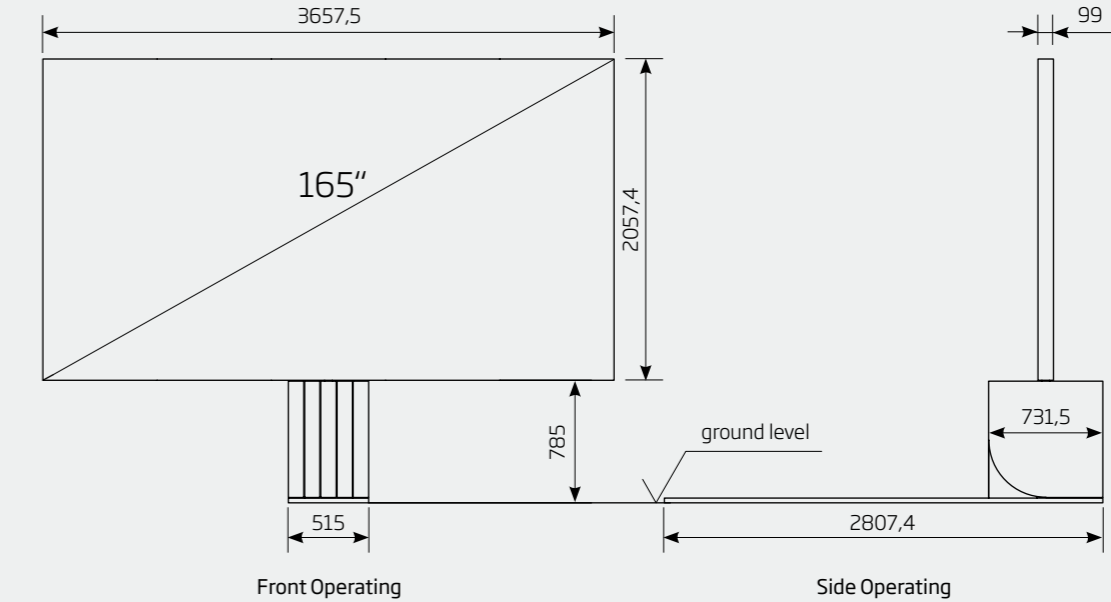

TV SYSTEM

Brightness	nits	4,000	
Pixel pitch	mm	1.9	1.6
Processing depth	bit	16 per color	
Color spectrum	colors	64 billion	
Refresh rate	Hz	3,840	
Lifespan LED	h	100,000	
Contrast ratio		7,000:1	
Color temperature adjustable	k	6,500 - 10,000	
Viewing angle - horizontal | vertical	degrees	160 | 160	
Operating temperature range		°C: -20 to +45 | °F: -4 to +113	
Broadband speaker peak out	W	2 x 100	
Broadband speaker frequency range		60 Hz - 22 kHz	
Subwoofer peak out	W	1 x 250	
Subwoofer frequency range		40 Hz - 200 Hz	

INPUT / OUTPUT

Video input		5 x HDMI, 1 x HDCP 2.2 support	
Serial in/output		2 x USB	
Audio output		pre-amp. 9.2, independent sub	
Network connection		1 x RJ45	

OPERATION

Power supply LED screen	Standard	3 x 400V+N+PE/16A/50-60Hz	
	Single-Phase (optional)		1 x 240V+N+PE/32A/50-60Hz
	High-Leg-Delta	3 x 240V+PE/30A/50-60Hz	
	Single-Phase / Split-Phase	240V/120V+PE/60A/50-60Hz	
Input power max | typical	W/m²	650 | 225	
Power consumption max | typical	kW	4.9 | 1.7	3.4 | 1.2

SPECIFIC FEATURES

2.1 Sound System	Remote Control
9.2 AV-Receiver	HD Video-Controller
TV rotation: 180° left (counterclockwise) or 90° left and right	Color: Titanium Matt Metallic