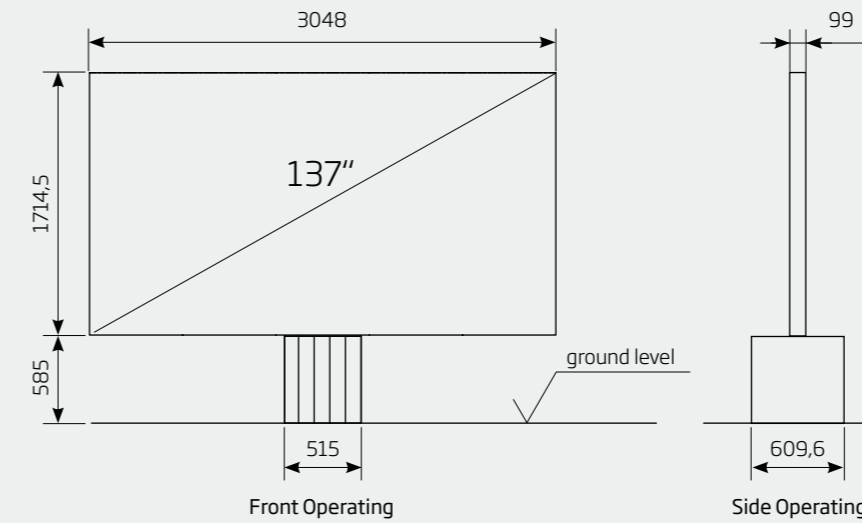

TV SYSTEM

Resolution	4K (UHD)			
Brightness	nits	1,000	800	
Pixel pitch	mm	0.9	0.7	0.4
Processing depth	bit	16 per color		
Color spectrum	colors	64 billion		
Refresh rate	Hz	3,840		
Lifespan LED	h	100,000		
Contrast ratio		30,000:1		
Color temperature adjustable	k	3,000 - 10,000		
Viewing angle - horizontal | vertical	degrees	170 | 170		
Operating temperature range		°C: 0 to + 40 | °F: +32 to +104		
Broadband speaker peak out	W	2 x 100		
Broadband speaker frequency range		60 Hz - 22 kHz		
Subwoofer peak out	W	1 x 250		
Subwoofer frequency range		40 - 200 Hz		

INPUT / OUTPUT

Video input	5 x HDMI, 1 x HDCP 2.2 support
Serial in/output	2 x USB
Audio output	pre-amp. 9.2, independent sub
Network connection	1 x RJ45

OPERATION

Power supply LED screen	Standard	3 x 400V+N+PE/16A/50-60Hz		
	Single-Phase (optional)	1 x 240V+N+PE/32A/50-60Hz		
	High-Leg-Delta	3 x 240V+PE/30A/50-60Hz		
	Single-Phase / Split-Phase	240V/120V+PE/60A/50-60Hz		
Input power max | typical	W/m²	500 | 160		
Power consumption max | typical	kW	3.8 | 1.2	2.6 | 0.9	1.5 | 0.5

SPECIFIC FEATURES

Adaptive Gap Calibration (AGC)	Remote Control
Automatic TV Cover with Flush Mount Floor Option	9.2 AV-Receiver
4K LED HDR10+ Controller	2.1 Sound System
TV rotation: 180° left and right	
Available in Black Matt Metallic, Silver Matt Metallic, Gold Matt Metallic or Titanium Matt Metallic