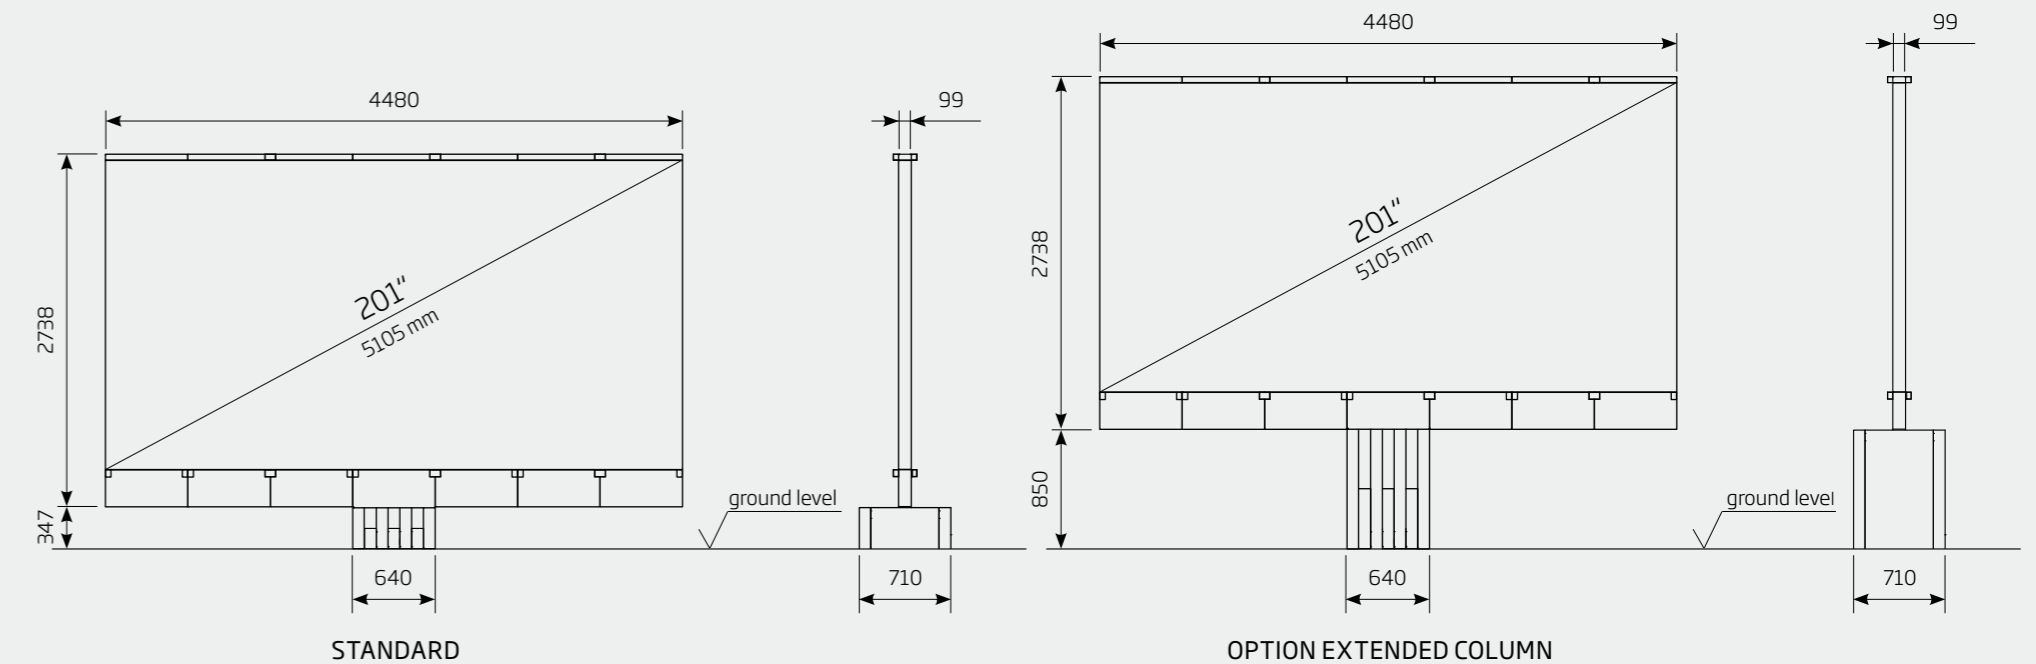

INPUT / OUTPUT

Video input		5 x HDMI, 1 x HDCP 2.2 support	
Serial in/output		2 x USB	
Audio output		pre-amp, 9.2, independent sub	
Network connection		1 x RJ45	

PHYSICAL DIMENSIONS STOWED POSITION

Concrete basin size (length)	inch/mm	185 / 4695	161 / 4085
Concrete basin size (width)	inch/mm	41.5 / 1050	35.5 / 900
Concrete basin size (height)	inch/mm	33.5 / 850	33.5 / 850

OPERATION

144 Power supply LED screen			
Standard		3 x 400V+N+PE/16A/50-60Hz	
Single-Phase (optional)		1 x 240V+N+PE/32A/50-60Hz	
High-Leg-Delta		3 x 240V+PE/30A/50-60Hz	
Single-Phase / Split-Phase		240V/120V PE/60A/50-60Hz	
Input power max | typical	W/m²	650 | 191	
Power consumption max | typical	kW	14 | 7,2	

201 Power supply LED screen			
Standard		3 x 400V+N+PE/32A/50-60Hz	
High-Leg-Delta		3 x 240V+PE/60A/50-60Hz	
Single-Phase / Split-Phase		240V/120V+PE/110A/50-60Hz	
Input power max | typical	W/m²	650 | 190	
Power consumption max | typical	kW	19 | 10,6	

SPECIFIC FEATURES

Remote Control	Automatic TV Cover	9.2 AV-Receiver	HD Video-Controller
TV rotation: 90° left & 180° right or 180° left and 90° right			
Available in Black Matt Metallic or Gray Aluminium Matt Metallic			
			Extended column available (optional)

The information and specifications contained in this brochure are for information purposes only and are subject to change without prior notice.