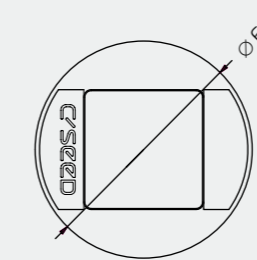

C SEED SUPERMARINE 48