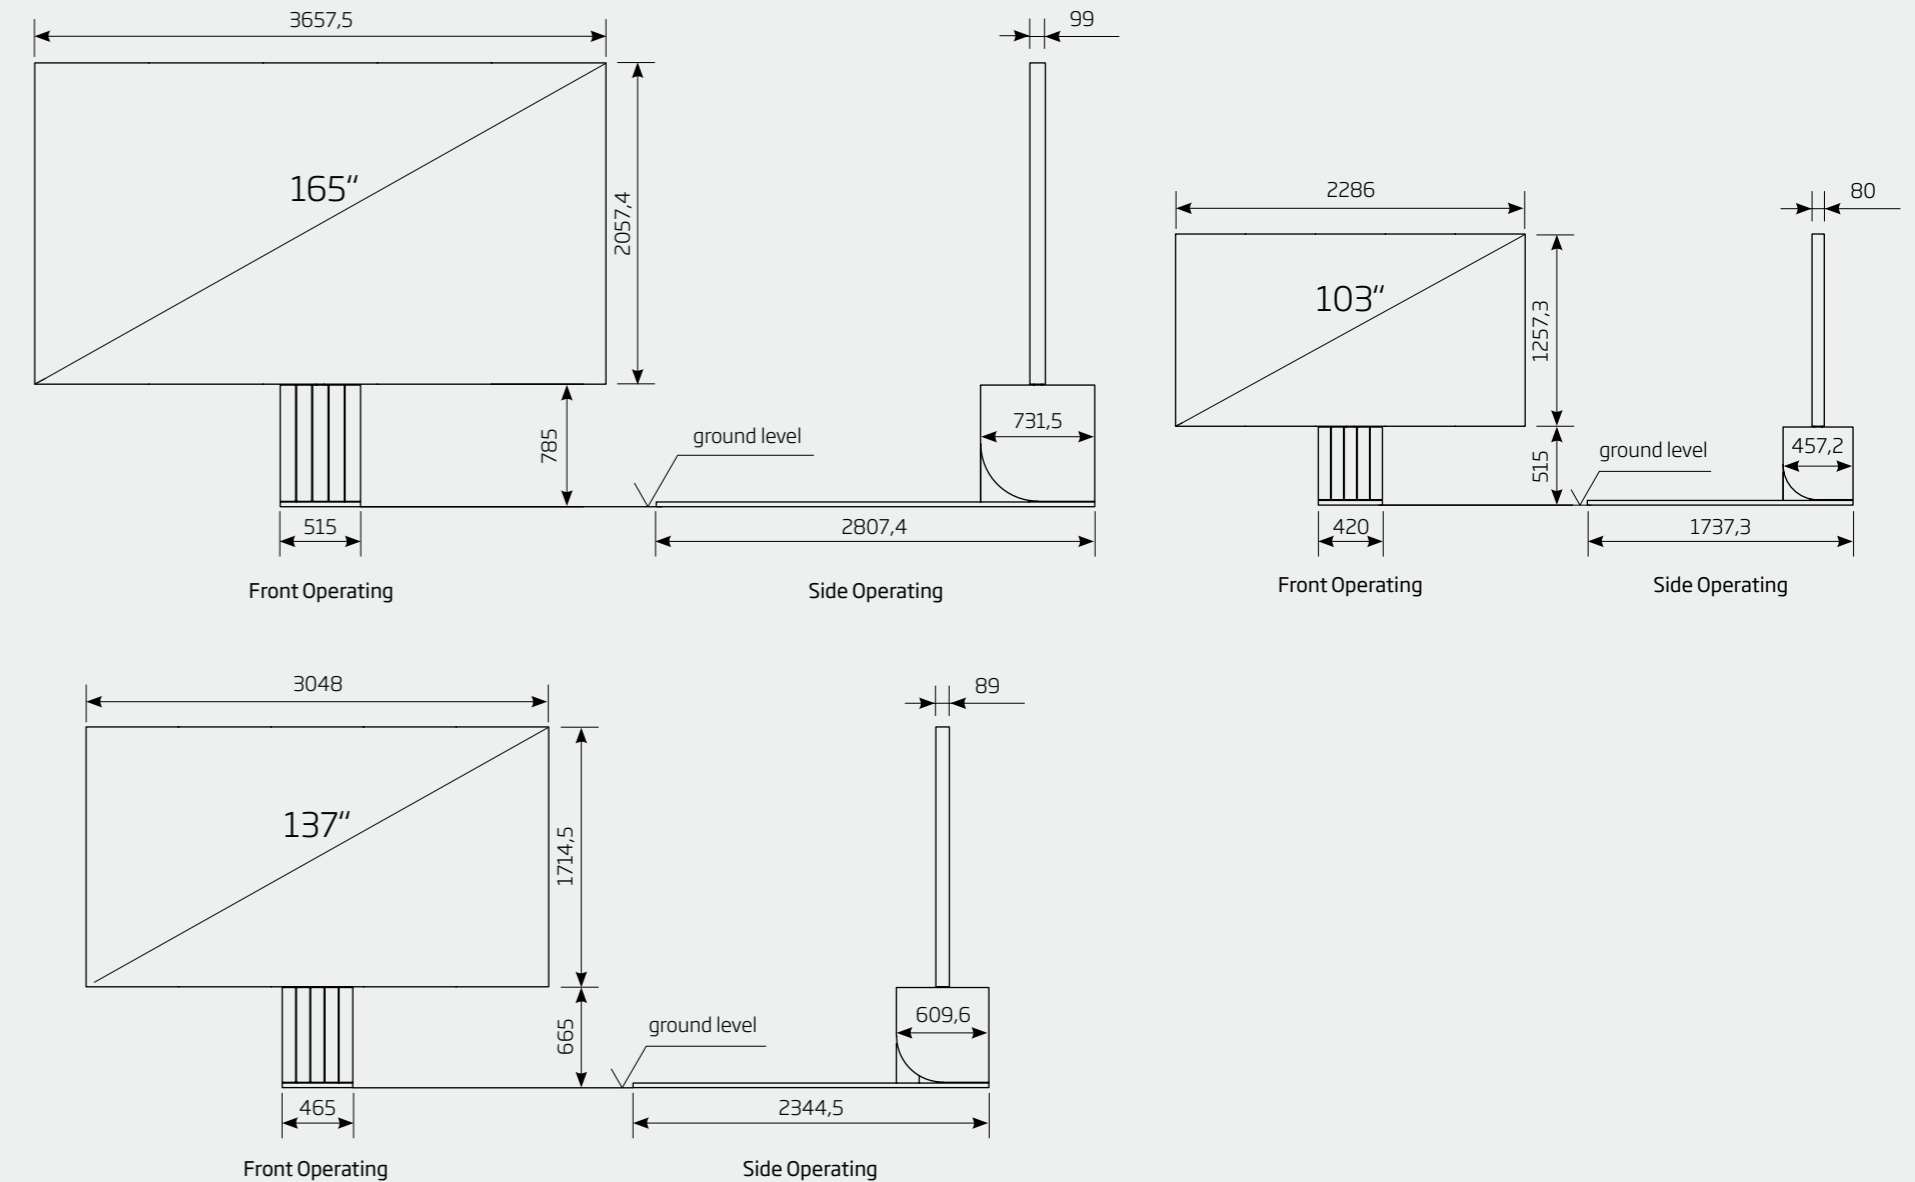

TV SYSTEM

Resolution	4K (UHD)			
Brightness	nits	1,000	800	
Pixel pitch	mm	0.9	0.7	0.4
Processing depth	bit	16 per color		
Color spectrum	colors	64 billion		
Refresh rate	Hz	3,840		
Lifespan LED	h	100,000		
Contrast ratio		30,000:1		
Color temperature adjustable	k	3,000 - 10,000		
Viewing angle - horizontal | vertical	degrees	170 | 170		
Operating temperature range		°C: 0 to + 40 | °F: +32 to +104		
Broadband speaker peak out	W	2 x 100		
Broadband speaker frequency range		60 Hz - 22 kHz		

INPUT / OUTPUT

Video input	5 x HDMI, 1 x HDCP 2.2 support		
Serial in/output	2 x USB		
Audio output	pre-amp. 9.2, independent sub		
Network connection	1 x RJ45		

OPERATION

Power supply LED screen	Standard	3 x 400V+N+PE/16A/50-60Hz		
	Single-Phase (optional)	1 x 240V+N+PE/32A/50-60Hz		
	High-Leg-Delta	3 x 240V+PE/30A/50-60Hz		
	Single-Phase / Split-Phase	240V/120V+PE/60A/50-60Hz		
Input power max | typical	W/m²	500 | 160		
Power consumption max | typical	kW	3.8 | 1.2	2.6 | 0.9	1.5 | 0.5

SPECIFIC FEATURES

Adaptive Gap Calibration (AGC)	Remote Control
9.2 AV-Receiver	4K LED HDR10+ Controller
TV rotation: 180° left (counterclockwise) or 90° left and right	
Available in Silver Matt Metallic or Champagne Matt Metallic