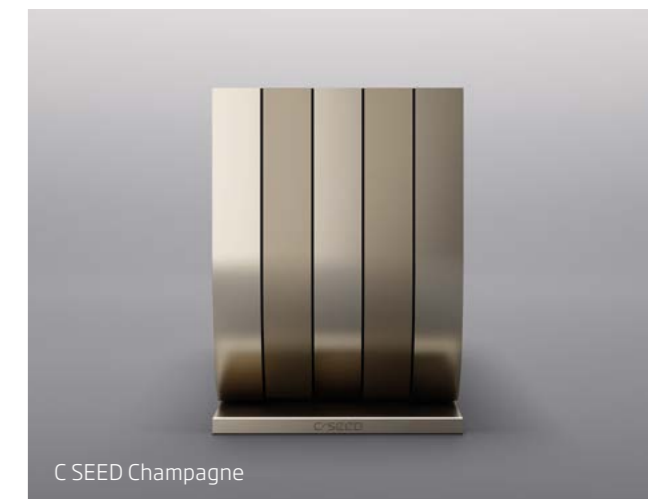

C SEED Champagne