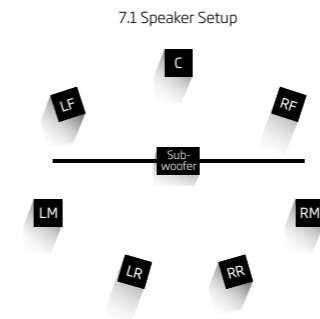

TOTALLY SEAMLESS: AGC PATENTED ADAPTIVE GAP CALIBRATION

TOTAL QUALITY SOUND

Every C SEED M1 comes with onboard 2.1 high-end audio for total quality sound to match the screen's unparalleled visual quality, with the soundbar organically integrated into the frame design. The necessary interfaces for latest external audio up to 9.2 are on board as well.