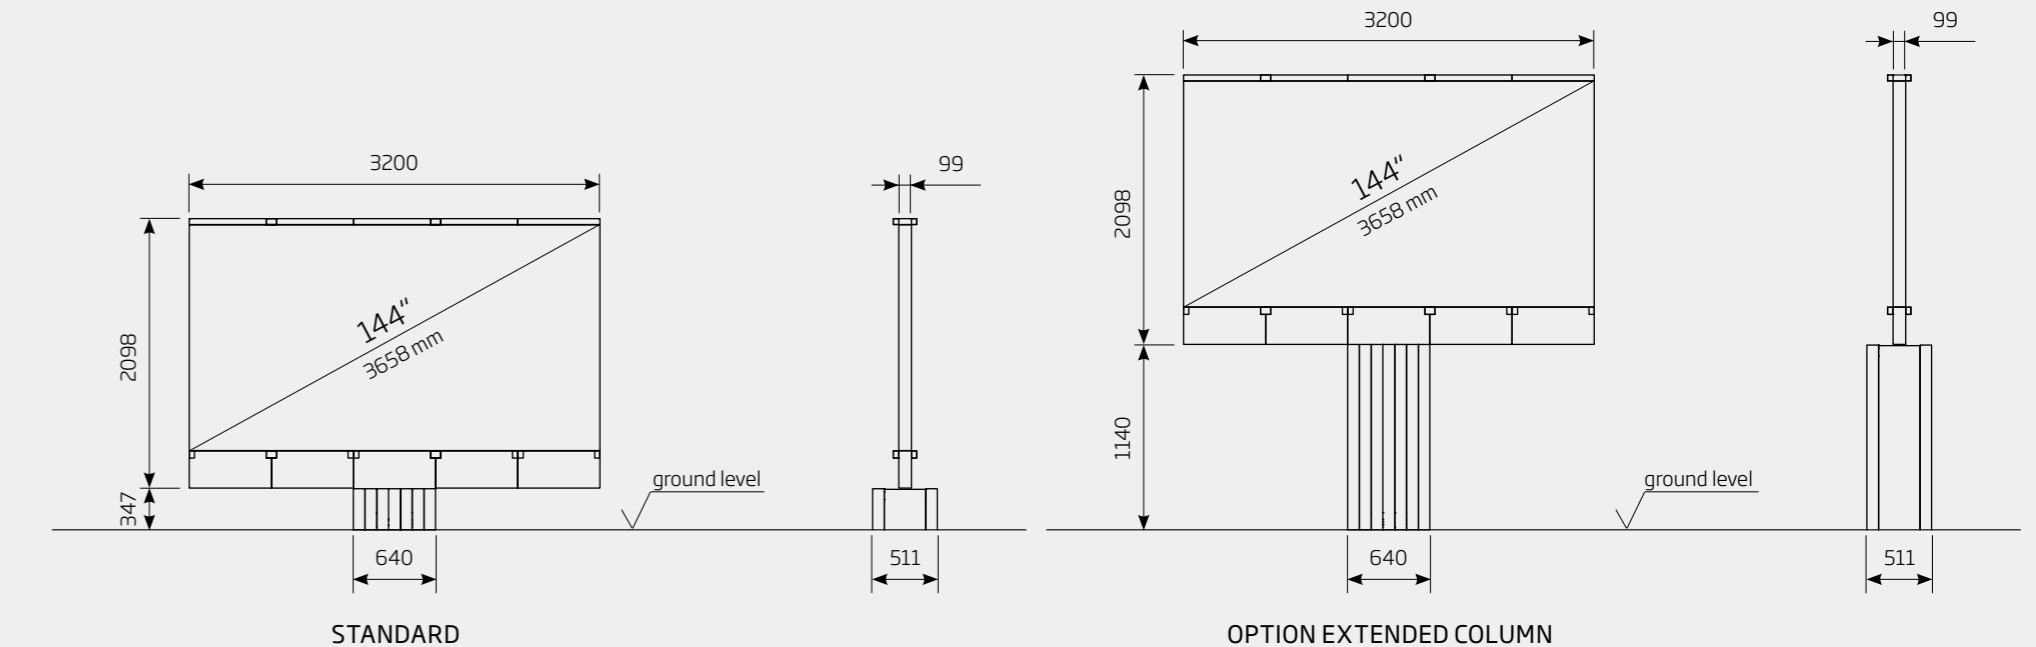

INPUT / OUTPUT

Video input		5 x HDMI, 1 x HDCP 2.2 support	
Serial in/output		2 x USB	
Audio output		pre-amp, 9.2, independent sub	
Network connection		1 x RJ45	

PHYSICAL DIMENSIONS STOWED POSITION

Concrete basin size (length)	inch/mm	185 / 4695	161 / 4085
Concrete basin size (width)	inch/mm	41.5 / 1050	35.5 / 900
Concrete basin size (height)	inch/mm	33.5 / 850	33.5 / 850

OPERATION

144 Power supply LED screen			
Standard		3 x 400V+N+PE/16A/50-60Hz	
Single-Phase (optional)		1 x 240V+N+PE/32A/50-60Hz	
High-Leg-Delta		3 x 240V+PE/30A/50-60Hz	
Single-Phase / Split-Phase		240V/120V PE/60A/50-60Hz	
Input power max | typical	W/m²	650 | 191	
Power consumption max | typical	kW	14 | 7,2	

201 Power supply LED screen			
Standard		3 x 400V+N+PE/32A/50-60Hz	
High-Leg-Delta		3 x 240V+PE/60A/50-60Hz	
Single-Phase / Split-Phase		240V/120V+PE/110A/50-60Hz	
Input power max | typical	W/m²	650 | 190	
Power consumption max | typical	kW	19 | 10,6	

SPECIFIC FEATURES

Remote Control	Automatic TV Cover	9.2 AV-Receiver	HD Video-Controller
TV rotation: 90° left & 180° right or 180° left and 90° right			
Available in Black Matt Metallic or Gray Aluminium Matt Metallic			
			Extended column available (optional)

The information and specifications contained in this brochure are for information purposes only and are subject to change without prior notice.