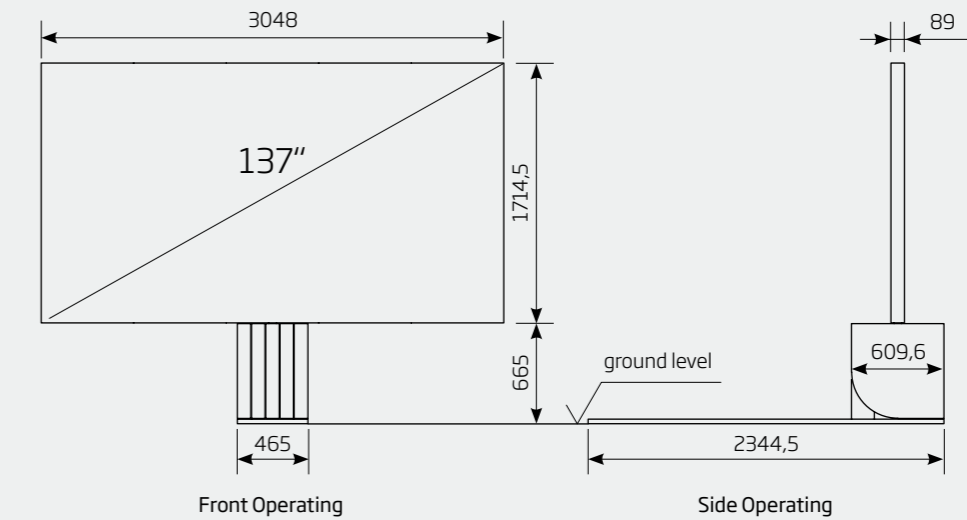

TV SYSTEM

Brightness	nits	4,000	
Pixel pitch	mm	1.9	1.6
Processing depth	bit	16 per color	
Color spectrum	colors	64 billion	
Refresh rate	Hz	3,840	
Lifespan LED	h	100,000	
Contrast ratio		7,000:1	
Color temperature adjustable	k	6,500 - 10,000	
Viewing angle - horizontal | vertical	degrees	160 | 160	
Operating temperature range		°C: -20 to +45 | °F: -4 to +113	
Broadband speaker peak out	W	2 x 100	
Broadband speaker frequency range		60 Hz - 22 kHz	
Subwoofer peak out	W	1 x 250	
Subwoofer frequency range		40 Hz - 200 Hz	

INPUT / OUTPUT

Video input		5 x HDMI, 1 x HDCP 2.2 support	
Serial in/output		2 x USB	
Audio output		pre-amp. 9.2, independent sub	
Network connection		1 x RJ45	

OPERATION

Power supply LED screen	Standard	3 x 400V+N+PE/16A/50-60Hz	
	Single-Phase (optional)		1 x 240V+N+PE/32A/50-60Hz
	High-Leg-Delta	3 x 240V+PE/30A/50-60Hz	
	Single-Phase / Split-Phase	240V/120V+PE/60A/50-60Hz	
Input power max | typical	W/m²	650 | 225	
Power consumption max | typical	kW	4.9 | 1.7	3.4 | 1.2

SPECIFIC FEATURES

2.1 Sound System	Remote Control
9.2 AV-Receiver	HD Video-Controller
TV rotation: 180° left (counterclockwise) or 90° left and right	Color: Titanium Matt Metallic