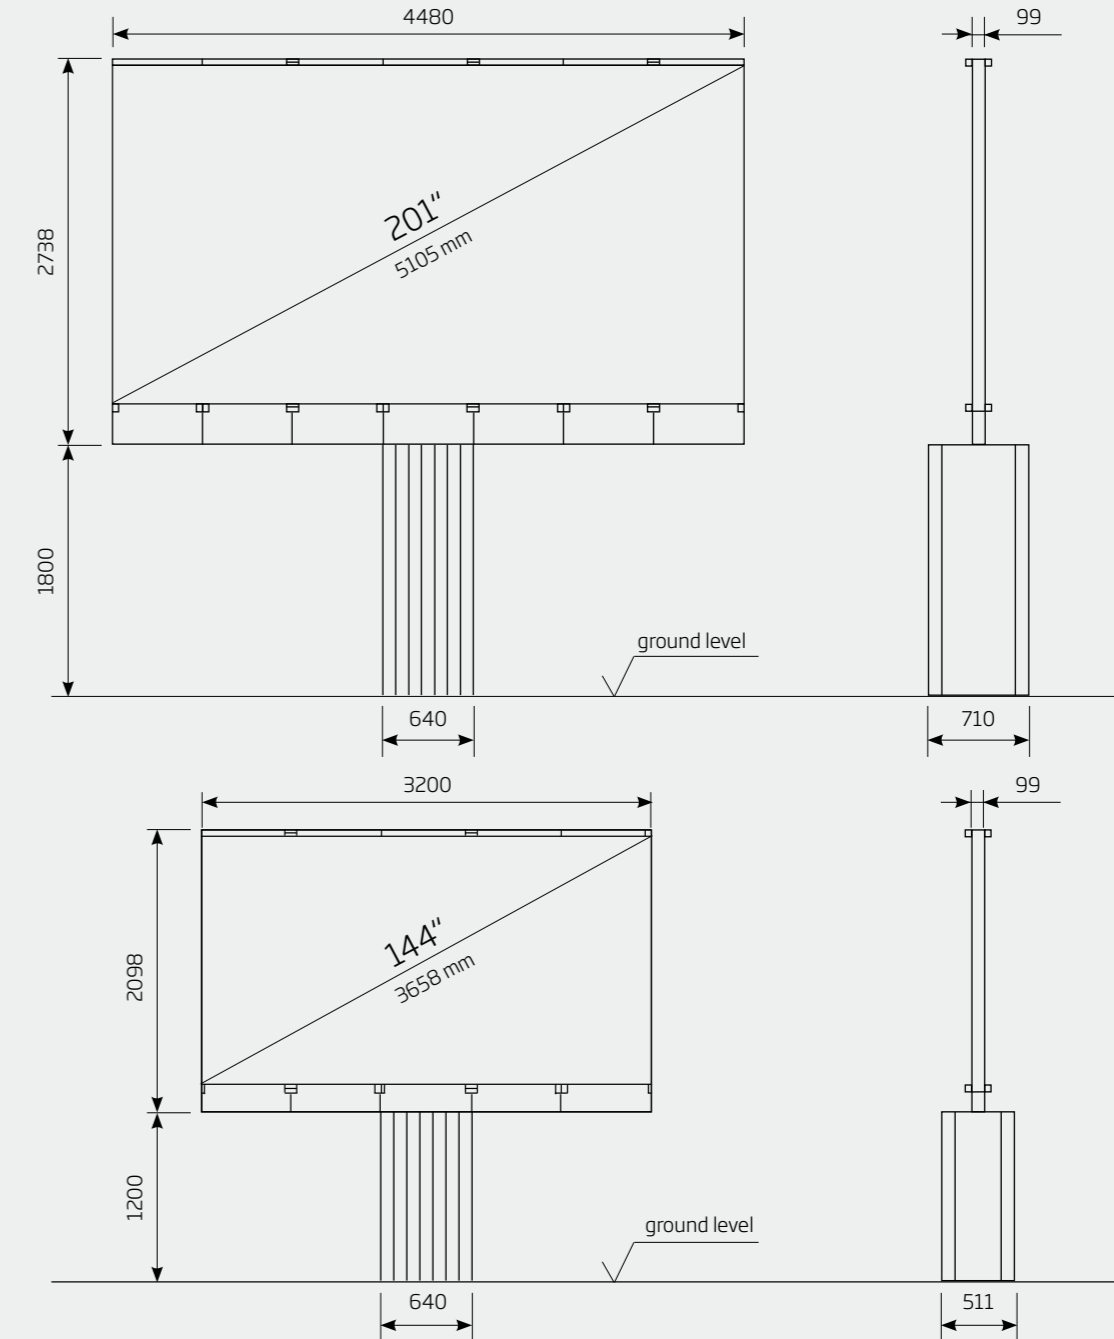

TV SYSTEM

Brightness	nits	4,000	
Brightness control		Manual	
Number of MicroLEDs		2,963,520	2,200,000
Pixel pitch	mm	1.90	1.60
Processing depth	bit	16 per color	
Color spectrum	colors	64 billion	
Refresh rate	Hz	3,840	
Lifespan	h	100,000	
Contrast ratio		7,000:1	
Color temperature	k	6,500 - 10,000	
Viewing angle - horizontal	degrees	160	
Viewing angle - vertical	degrees	160	
LED fixings		back - service	
Operating temperature range		°C -20 to +45 | °F -4 to +113	
Broadband speaker peak out	W	6 x 250	2 x 250
Broadband speaker frequency range		60 Hz - 22 kHz	
Subwoofer peak out	W	1 x 500	
Subwoofer frequency range		40 Hz - 200 Hz	

INPUT / OUTPUT

Video input		5 x HDMI, 1x HDCP 2.2 support	
Serial in/output		2 x USB	
Audio output		pre-amp, 9.2, independent sub	
Network connection		1 x RJ45	

OPERATION

Power supply LED screen	Standard	3 x 400V+N+PE/32A/50-60Hz	
	High-Leg-Delta	3 x 240V+PE/60A/50-60Hz	
	Single-Phase / Split-Phase	240V/120V+PE/110A/50-60Hz	
Input power max | typical	W/m²	650 | 190	650 | 191
Power consumption max | typical	kW	11,6 | 19	8,2 | 14

SPECIFIC FEATURES

Remote Control	Automatic TV Cover
9.2 AV-Receiver	Elevating Lift
HD Video-Controller	TV rotation: 135° left and right
Available in Black Matt Metallic or Gray Aluminium Matt Metallic	
201: TV System height adjustable within 1250mm	
144: TV System height adjustable within 650mm	

The information and specifications contained in this brochure are for information purposes only and are subject to change without prior notice.