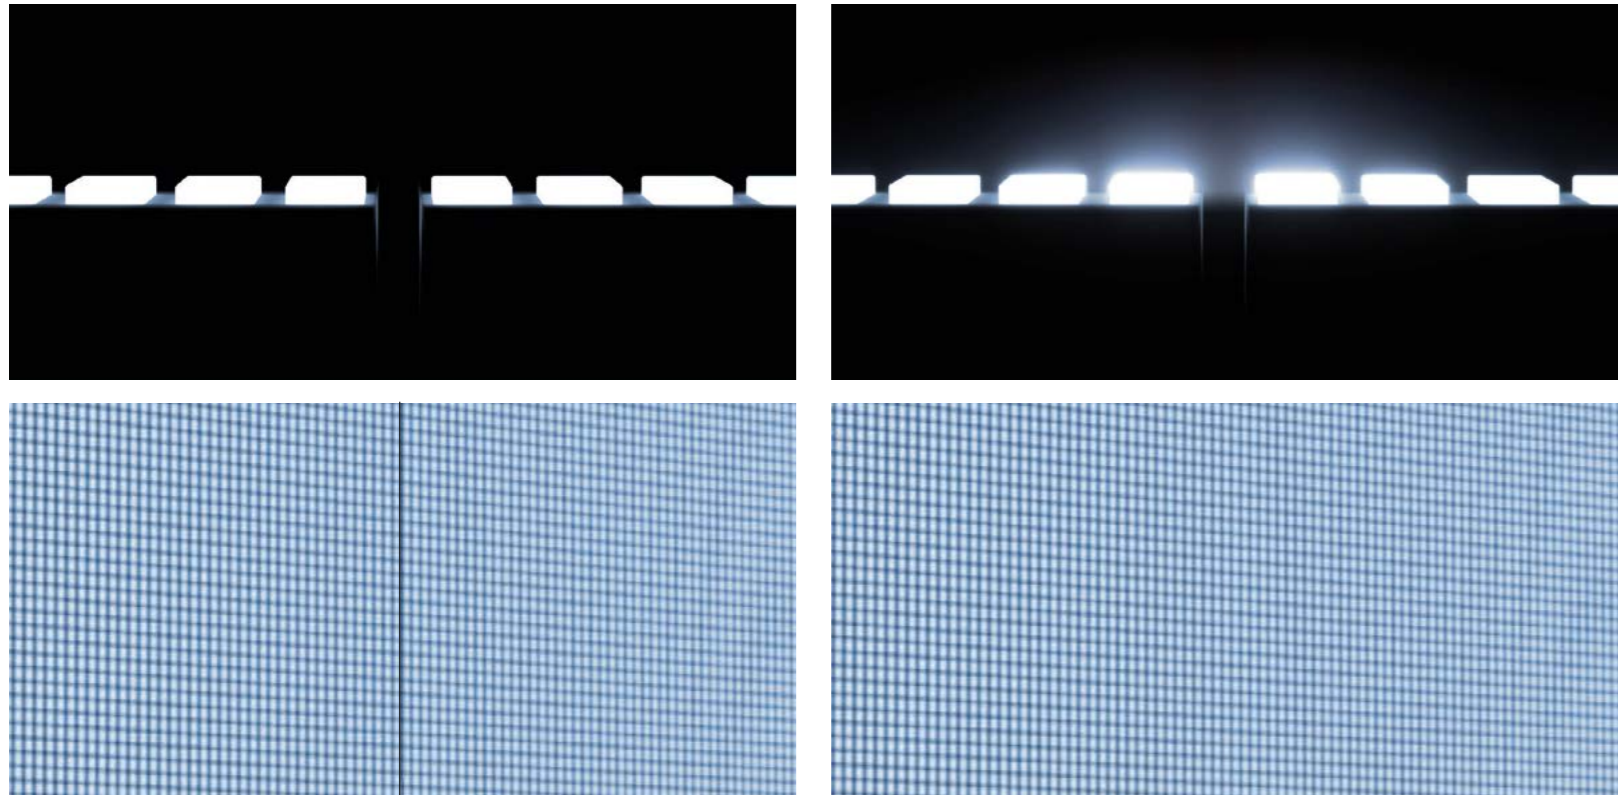

AGC
ADAPTIVE GAP CALIBRATION