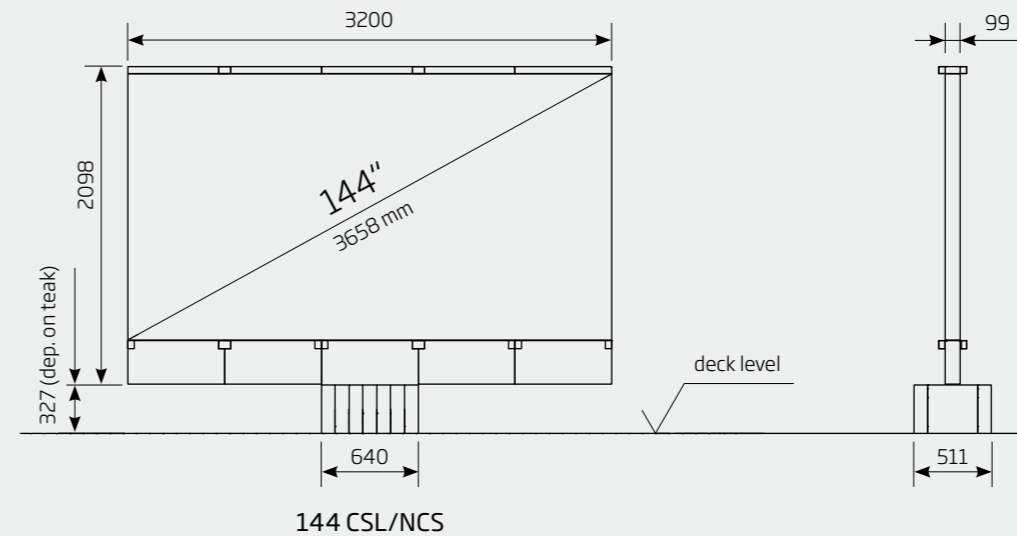

OPTIONAL

Broadband speaker peak out	watt	6 x 250	2 x 250	
Broadband speaker frequency range		60 Hz - 22 kHz		

INPUT / OUTPUT

Video input		5 x HDMI, 1 x HDCP 2.2 support	5 x HDMI, 1 x HDCP 2.2 support	2 x HDMI, 1 x HDCP 2.2 support
Serial in/output		2 x USB	2 x USB	1 x USB
Audio output		pre-amp, 9.2, independent sub	pre-amp, 9.2, independent sub	
Network connection		1 x RJ45	1 x RJ45	1 x RJ45

PHYSICAL DIMENSIONS TV

LED TV size (diagonal)	inch/mm	201 / 5105		144 / 3658
LED TV size (width)	inch/mm	176.4 / 4480		126 / 3200
LED TV size (height)	inch/mm	94.5 / 2400		69 / 1760
Standard LED screen (depth)	inch/mm	3.9 / 99		3.9 / 99
LED TV area	sq ft/m²	116.3 / 10.8		60.3 / 5.6
LED TV system weight	kg	2,800	1,800	1,600

PHYSICAL DIMENSIONS STOWED POSITION

Basin size (length)	inch/mm	182.3 / 4630	153 / 3876	121.5 / 3084
Basin size (width)	inch/mm	50 / 1270	48.3 / 1226	38.8 / 985
Basin size (height)	inch/mm	32.8 / 834	30 / 764	24.4 / 620

OPERATION

Power supply LED screen		3 x 400V+N+PE/32A/50-60Hz AC (3~)		
Input power max | typical	W/m²		880 | 230	
Power consumption max | typical	kW	5.7 | 19		3.8 | 14

SPECIFIC FEATURES

Electric slide mechanism for center positioning of the TV System (not for ULC + NCS)	Remote Control
9.2 AV-Receiver (not for ULC)	Automatic TV Cover
TV Rotation Angle: 90° left and 90° right	HD Video-Controller
Electric elevating lift	Marine grade materials

CSL - center sliding of TV   NCS - no center sliding of TV   ULC - ultra compact

The information and specifications contained in this brochure are for information purposes only and are subject to change without prior notice.